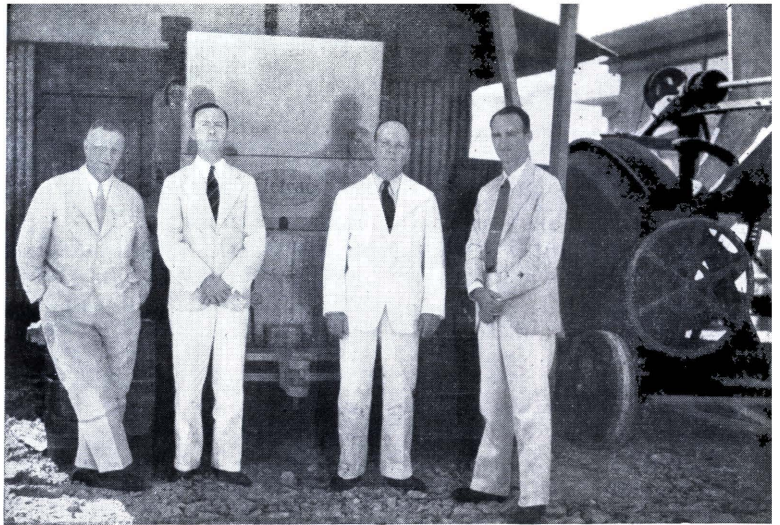

Left to right: E. V. Hahl,
C. H. Hirst, G. J. Curran,
T. Casad.

CLETRAC ENGINEER, ARRIVES IN MANILA

G. J. Curran, special representative of Cleveland Tractor Company (CLETRAC), arrived in Manila on May 5th on the "President Coolidge". He has come direct from the factory in Cleveland, where he was in charge of training salesmen and mechanics; is an electrical and mechanical engineer. He has spent thirteen years with the company, in the factory training men, as a service engineer for distributors. He has spent